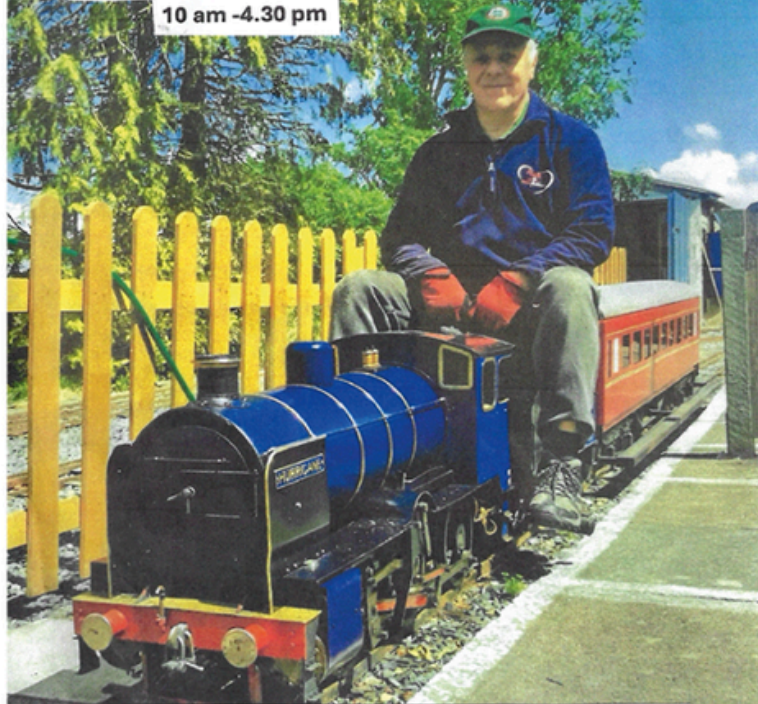

FREE ENTRY

MELTON MOWBRAY & DISTRICT MODEL ENGINEERING SOCIETY

WHISSENDINE STEAM WEEKEND

Saturday & Sunday 6th -7th June

10 am -4.30 pm

REFRESHMENTS AND SNACKS

For further information call 07763 866287

Supporting Loros